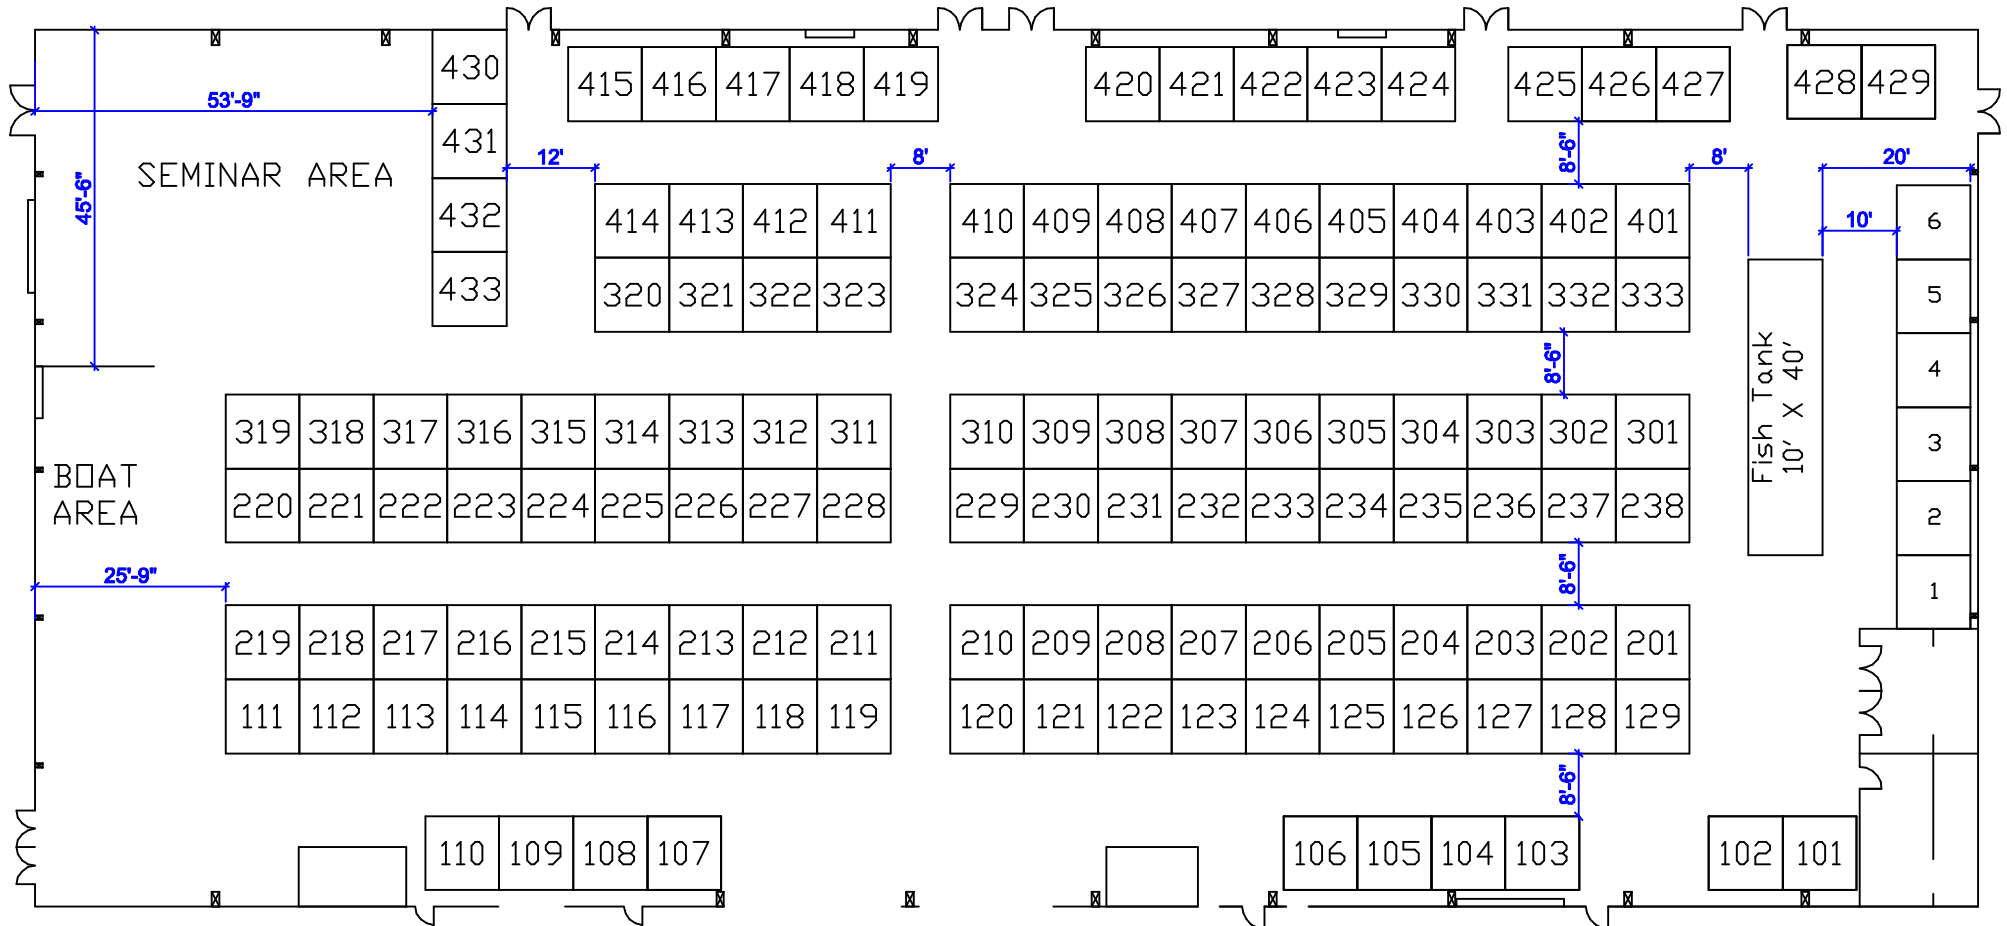

2010 WI MUSKY SHOW

WI STATE FAIR PARK PRODUCTS PAVILION	SAVED AS: MUSKY EXPO 2010.dwg	DESCRIPTION OF ITEMS:	SCALE IN FEET 0 5 10 15 20
DRAWN BY: WISCONSIN EXPO, INC.	REVISED: 1/26/2010	139 - 10'x10' BOOTHS	